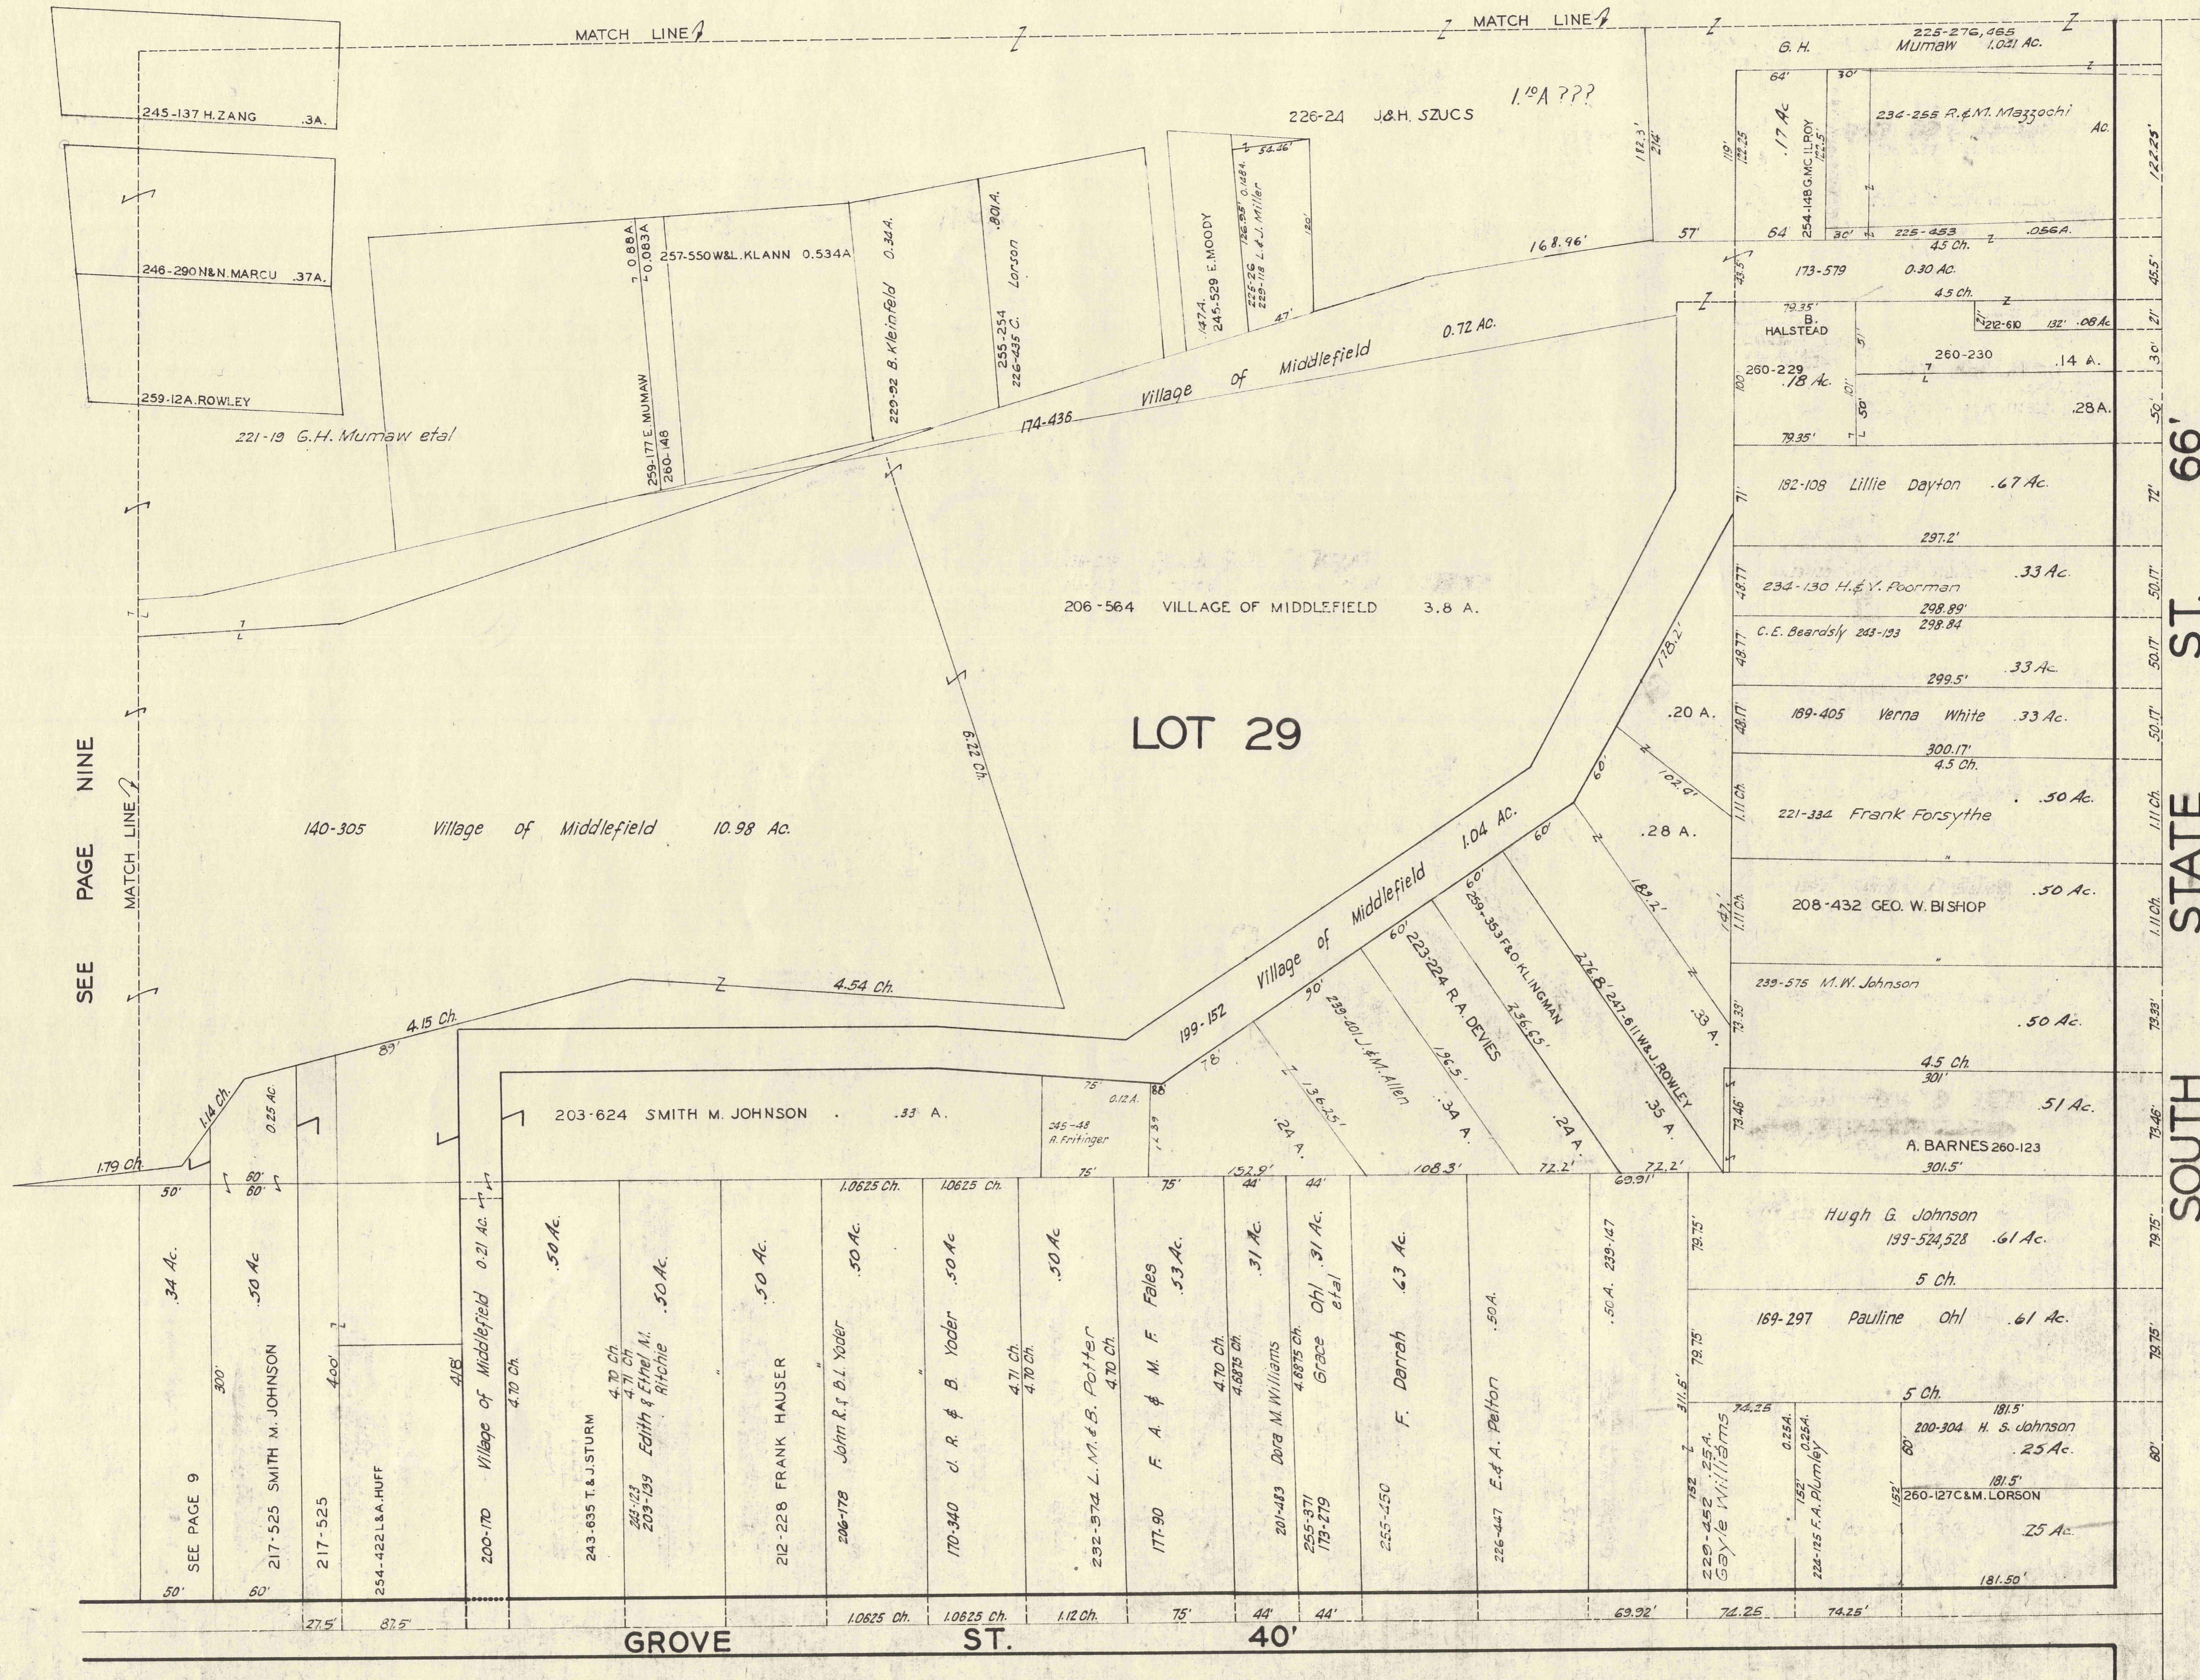

JAN. 1, 1938
 JAN. 1, 1955

MIDDLEFIELD VILLAGE

SEE PAGE SIX

SEE PAGE NINE

MATCH LINE

MATCH LINE

SOUTH STATE ST. 66'

GROVE ST. 40'