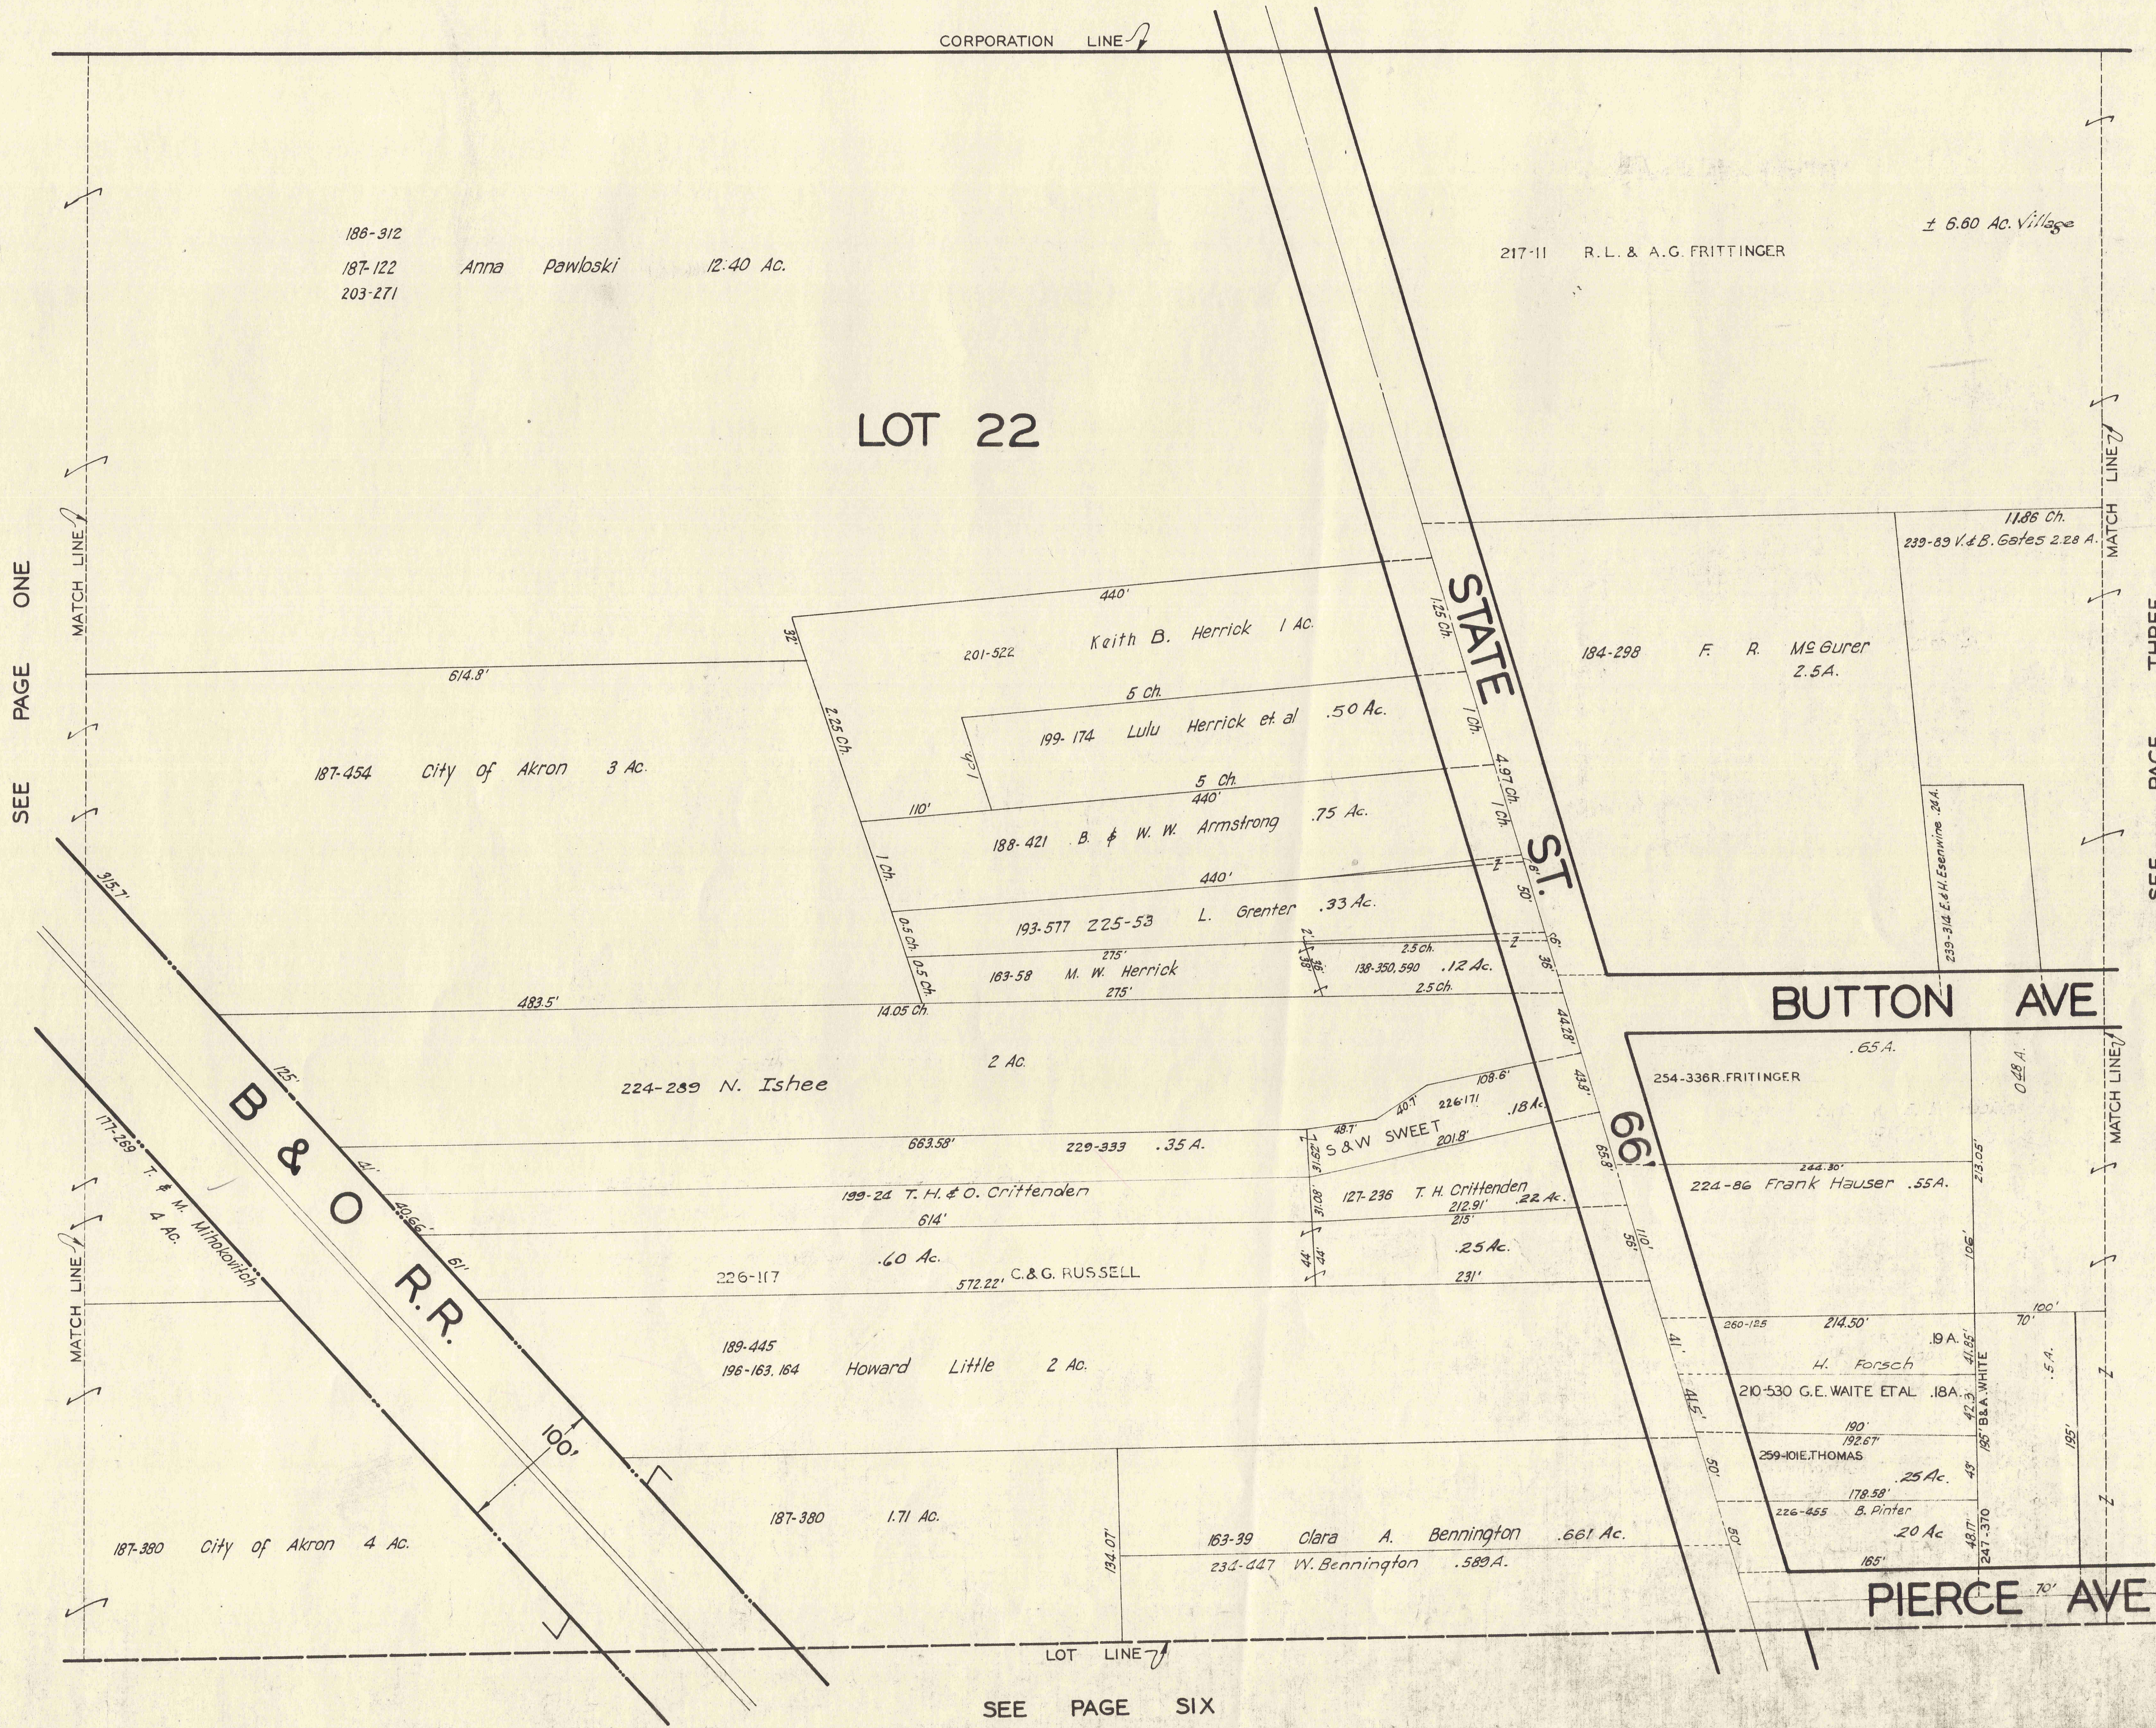

INDEX MAP OF MIDDLEFIELD VILL.

SCALE 1"=330'

SEE PAGE ONE

SEE PAGE THREE

SCALE 1"=66'

JAN 1, 1938

JAN 1, 1955

SEE PAGE SIX

SEE PAGE THREE

LOT 22

LOT 29

SEE PAGE EIGHT

SCALE 1"=66'

JAN. 1938
JAN. 1955

SEE PAGE ONE

SEE PAGE SIX

JAN. 1, 1938
 JAN. 1, 1955

MIDDLEFIELD VILLAGE

SEE PAGE SIX

SEE PAGE NINE

MATCH LINE

MATCH LINE

SOUTH STATE ST. 66'

GROVE ST. 40'

SOUTH STATE ST. 66'

LOT 32

SEE PAGE TWENTY

SCALE 1"=66'

JAN. 1, 1936
JAN. 1, 1955

SEE PAGE SIXTEEN

SCALE 1"=66'

JAN. 1, 1935