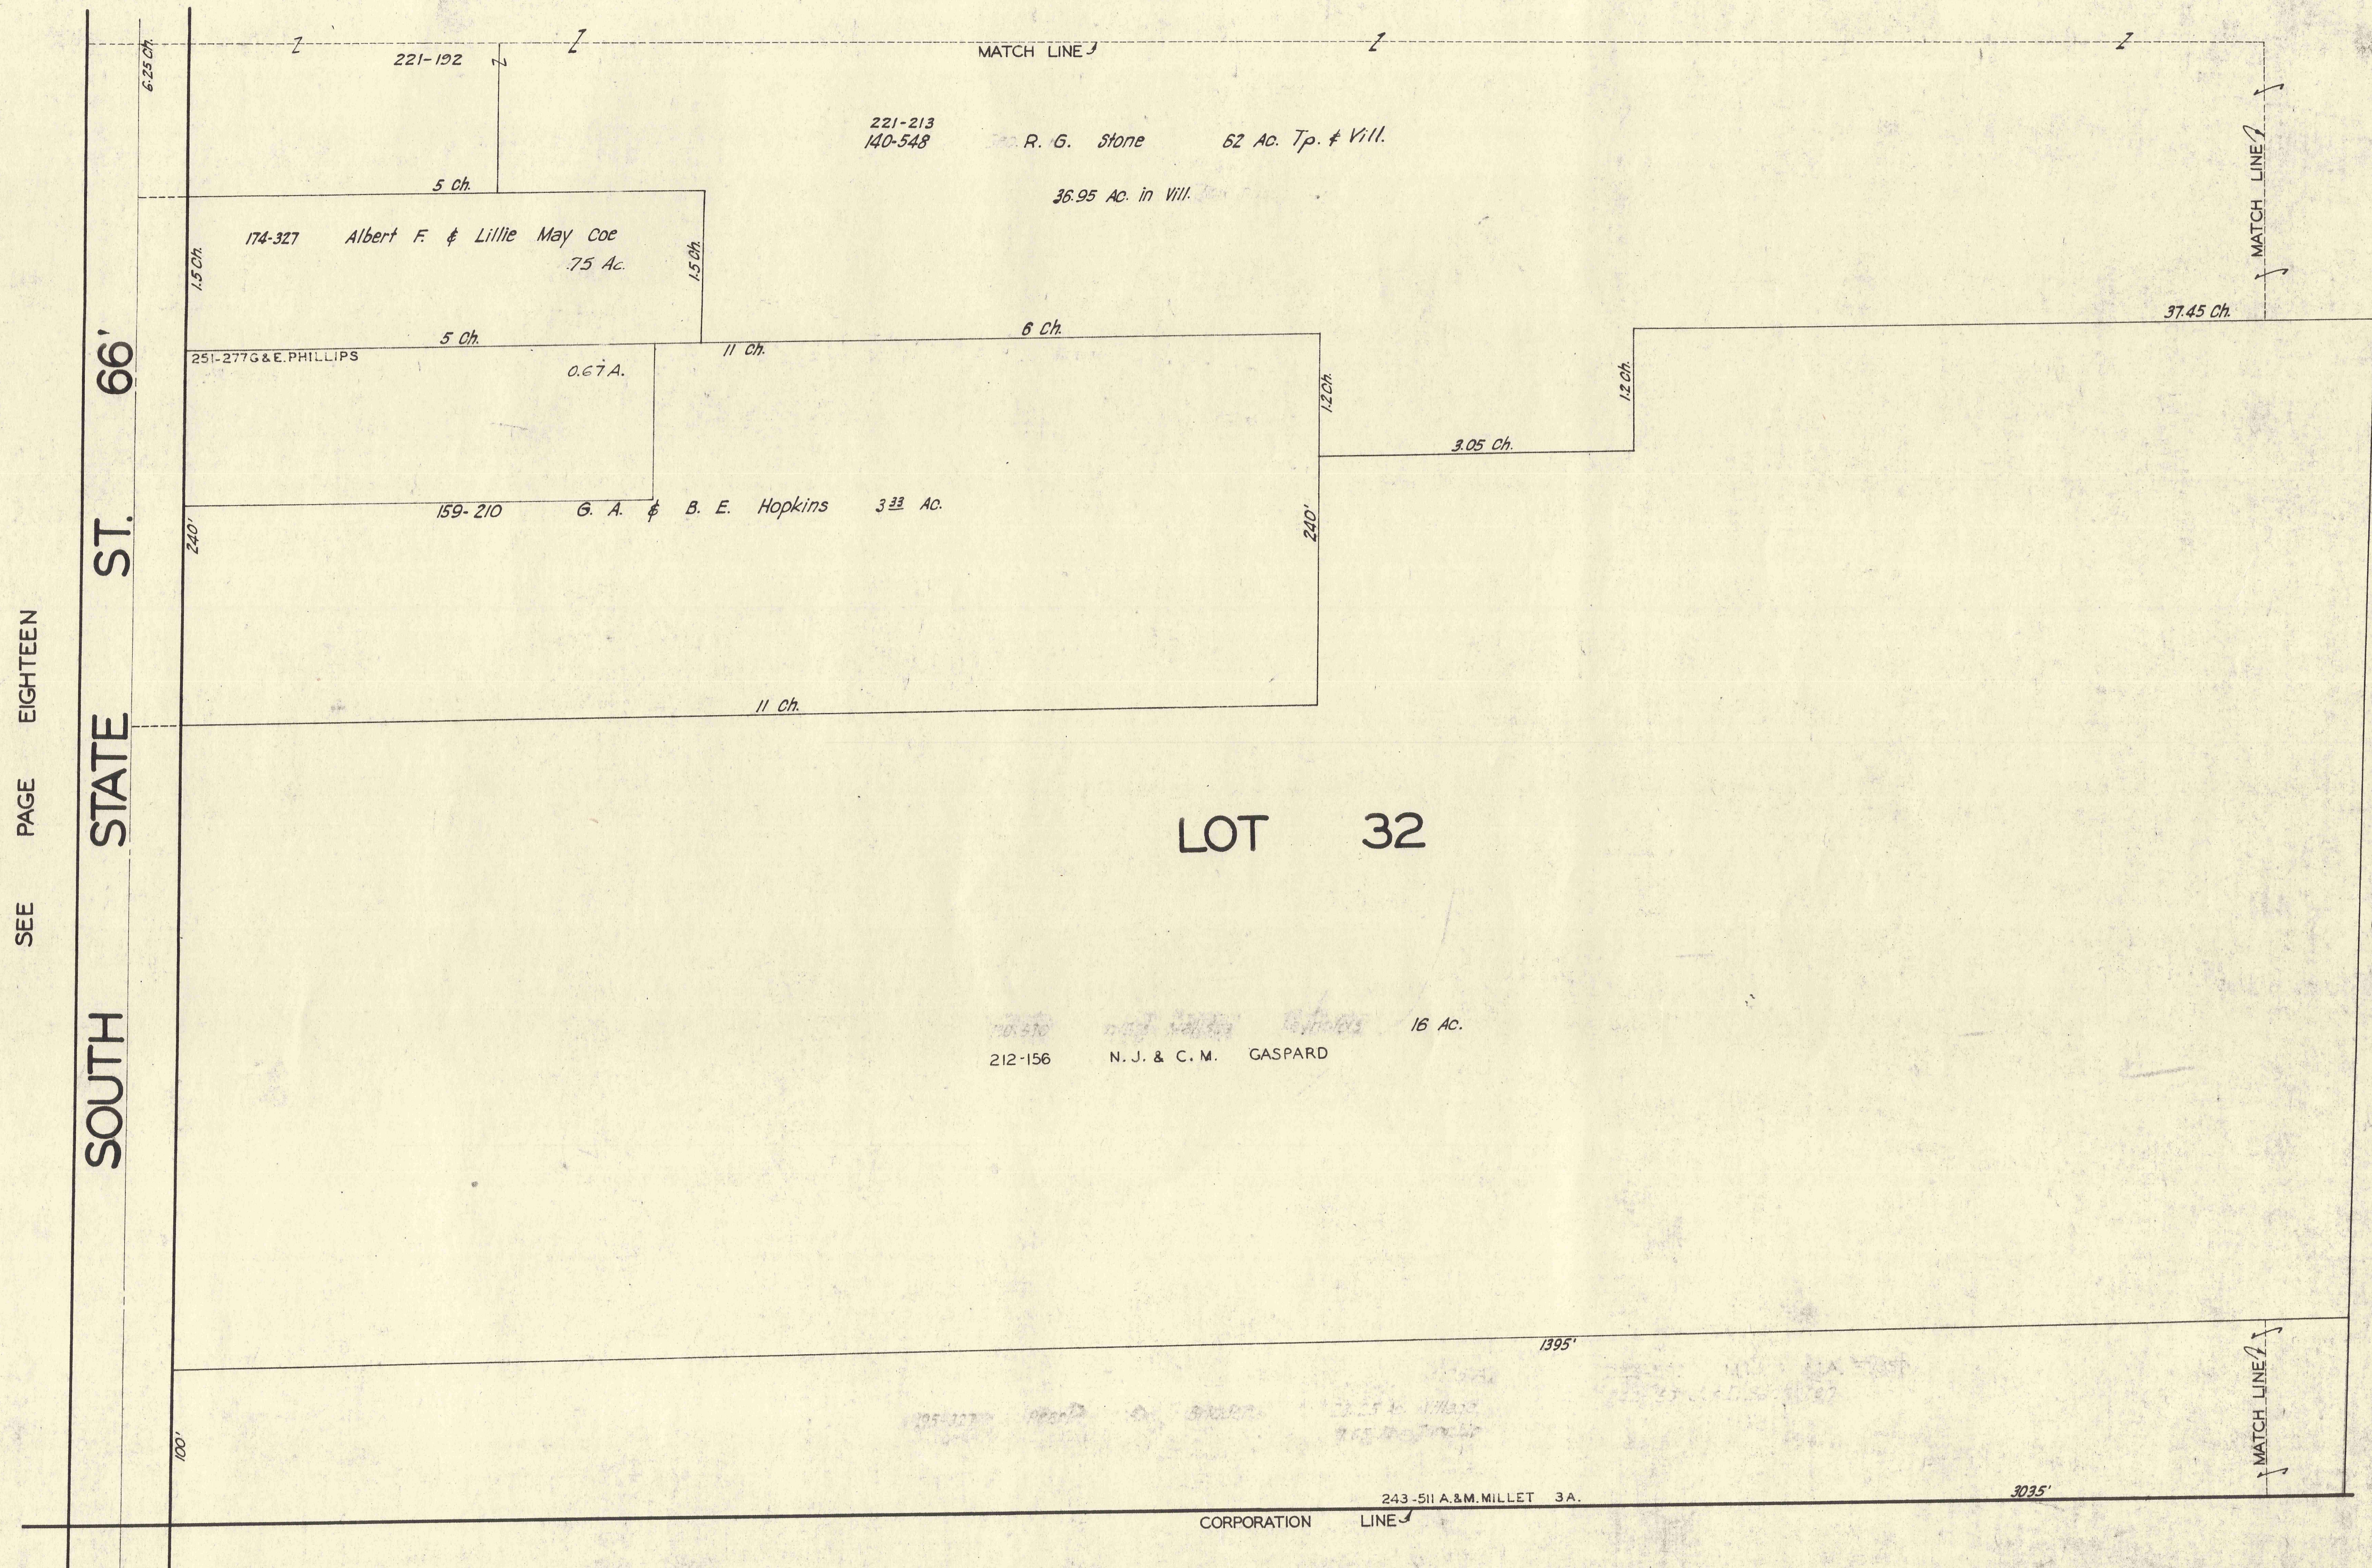

SEE PAGE FIFTEEN

SEE PAGE EIGHTEEN

SOUTH STATE ST. 66'

LOT 32

SEE PAGE TWENTY

SCALE 1"=66'

JAN. 1, 1936
JAN. 1, 1955