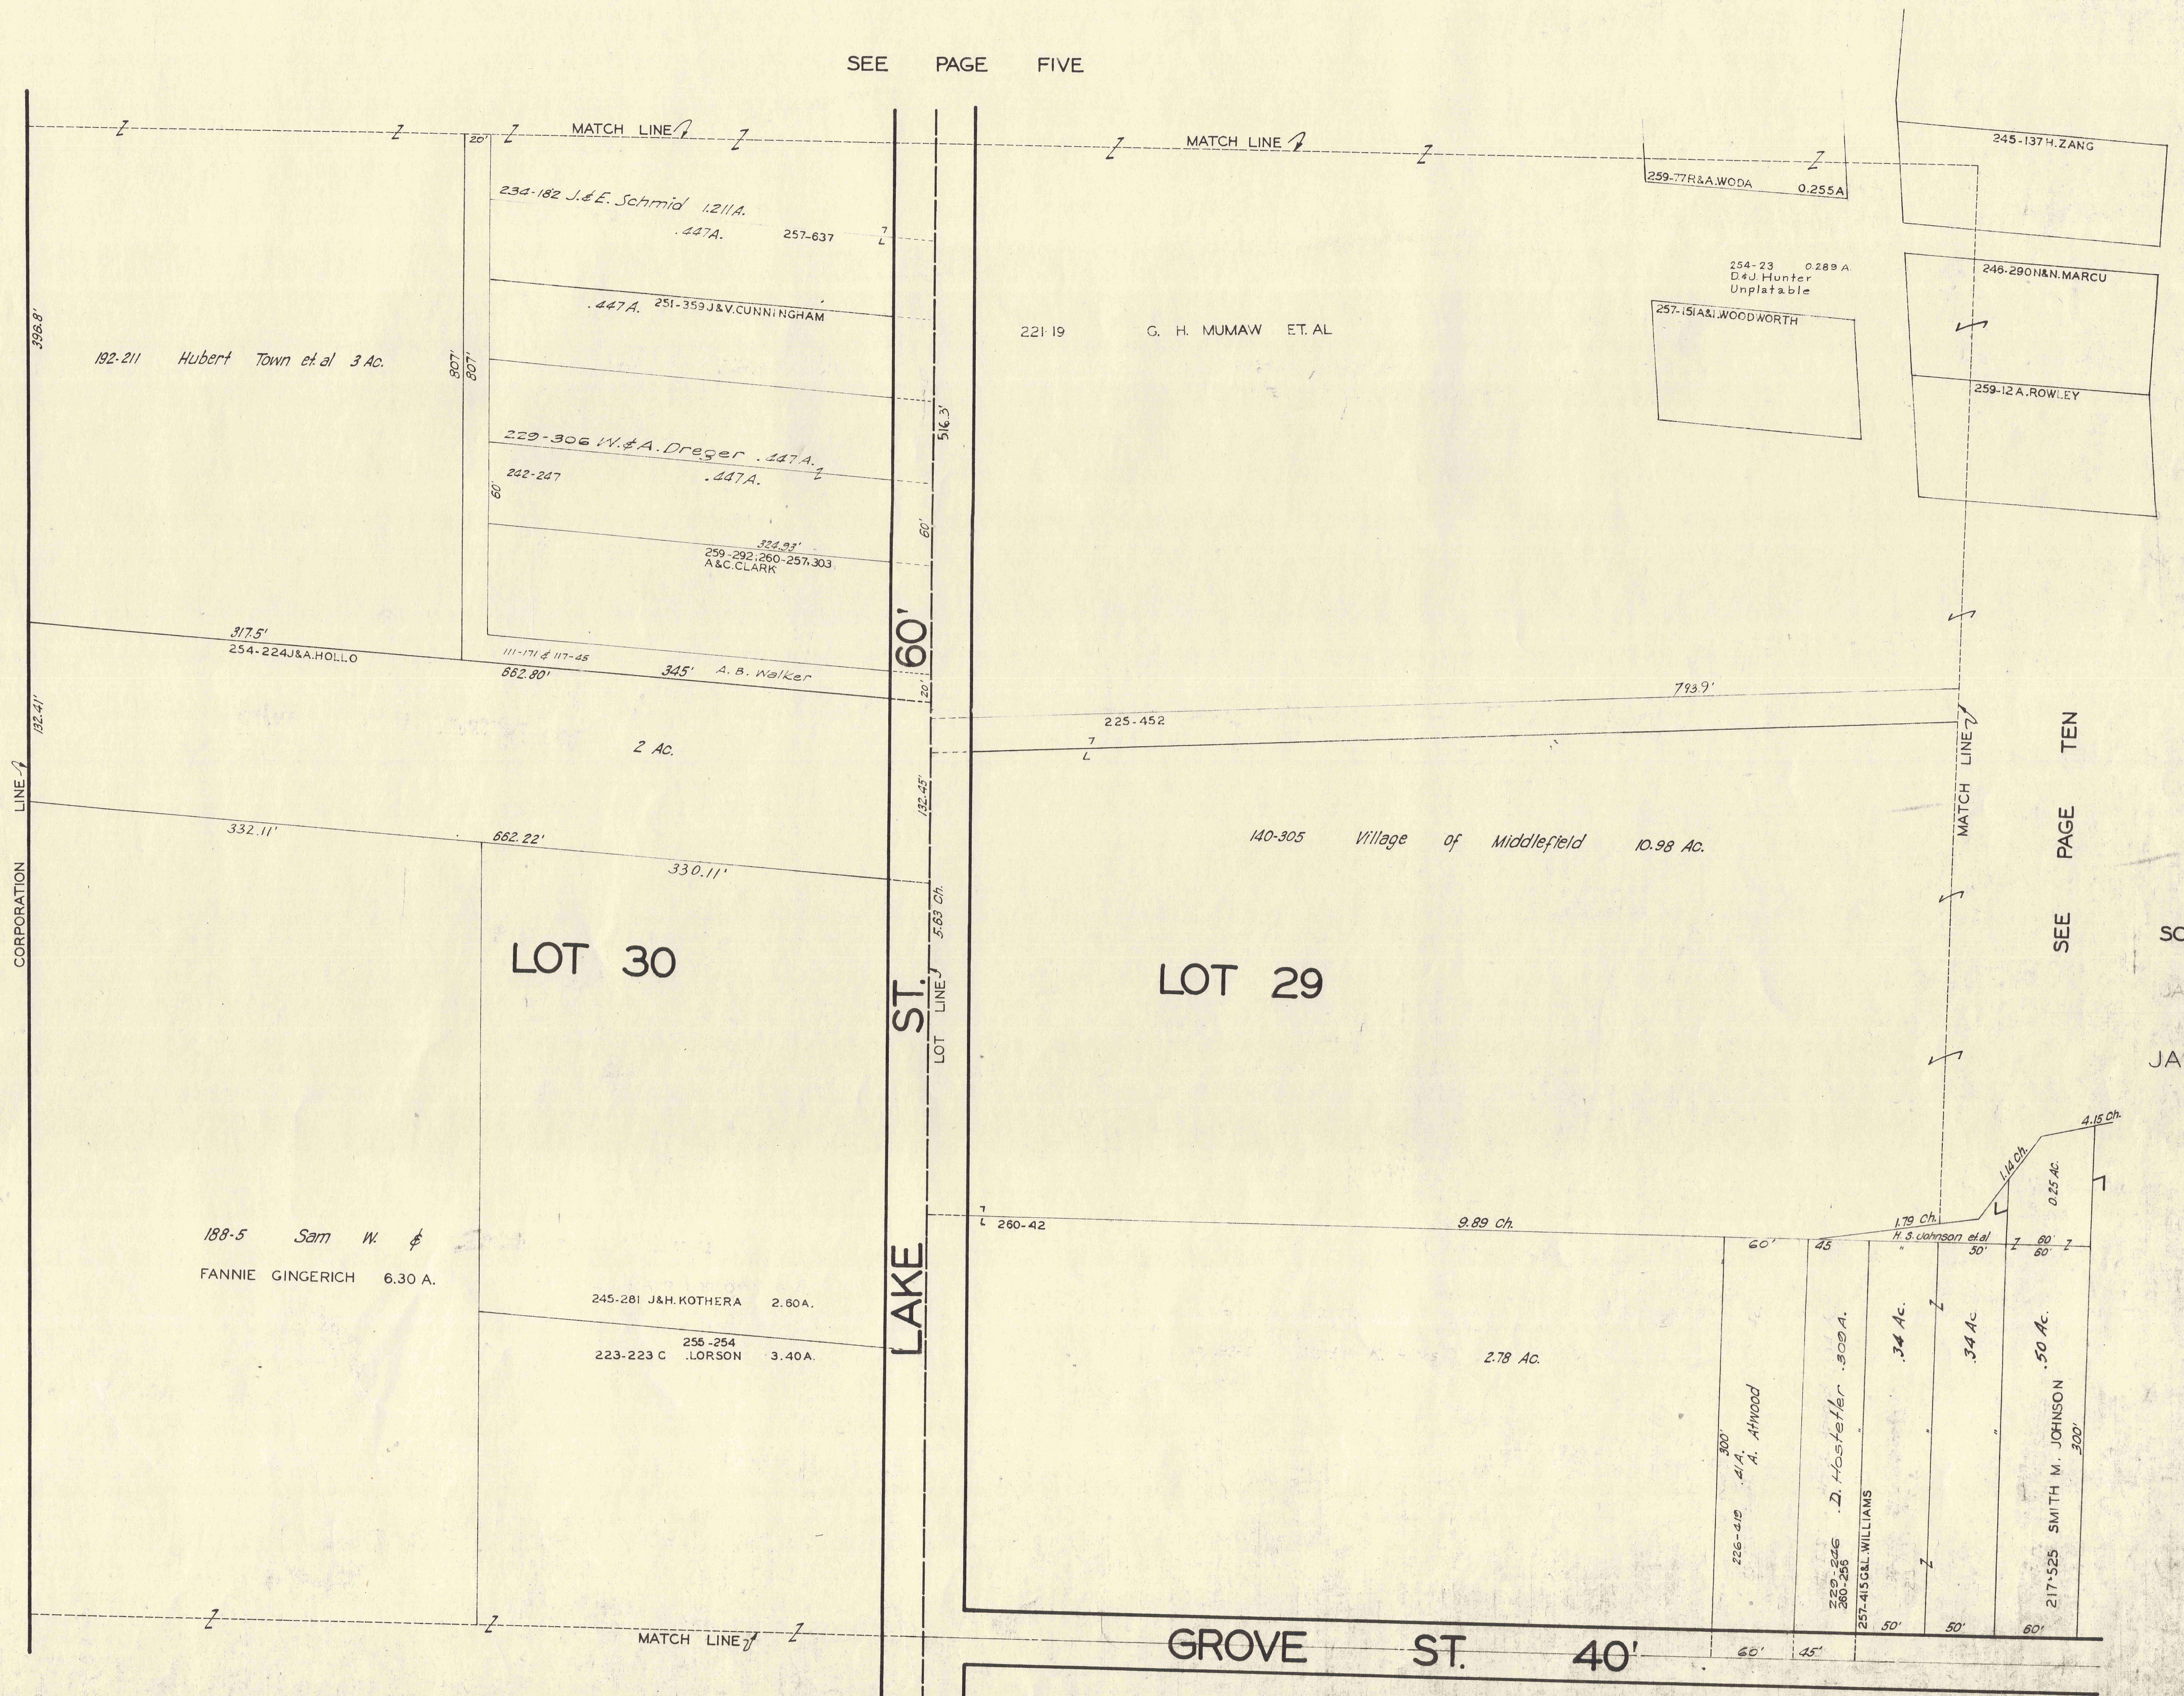

SEE PAGE FIVE

SEE PAGE THIRTEEN

SEE PAGE TEN

JAN. 1, 1938
JAN. 1, 1955