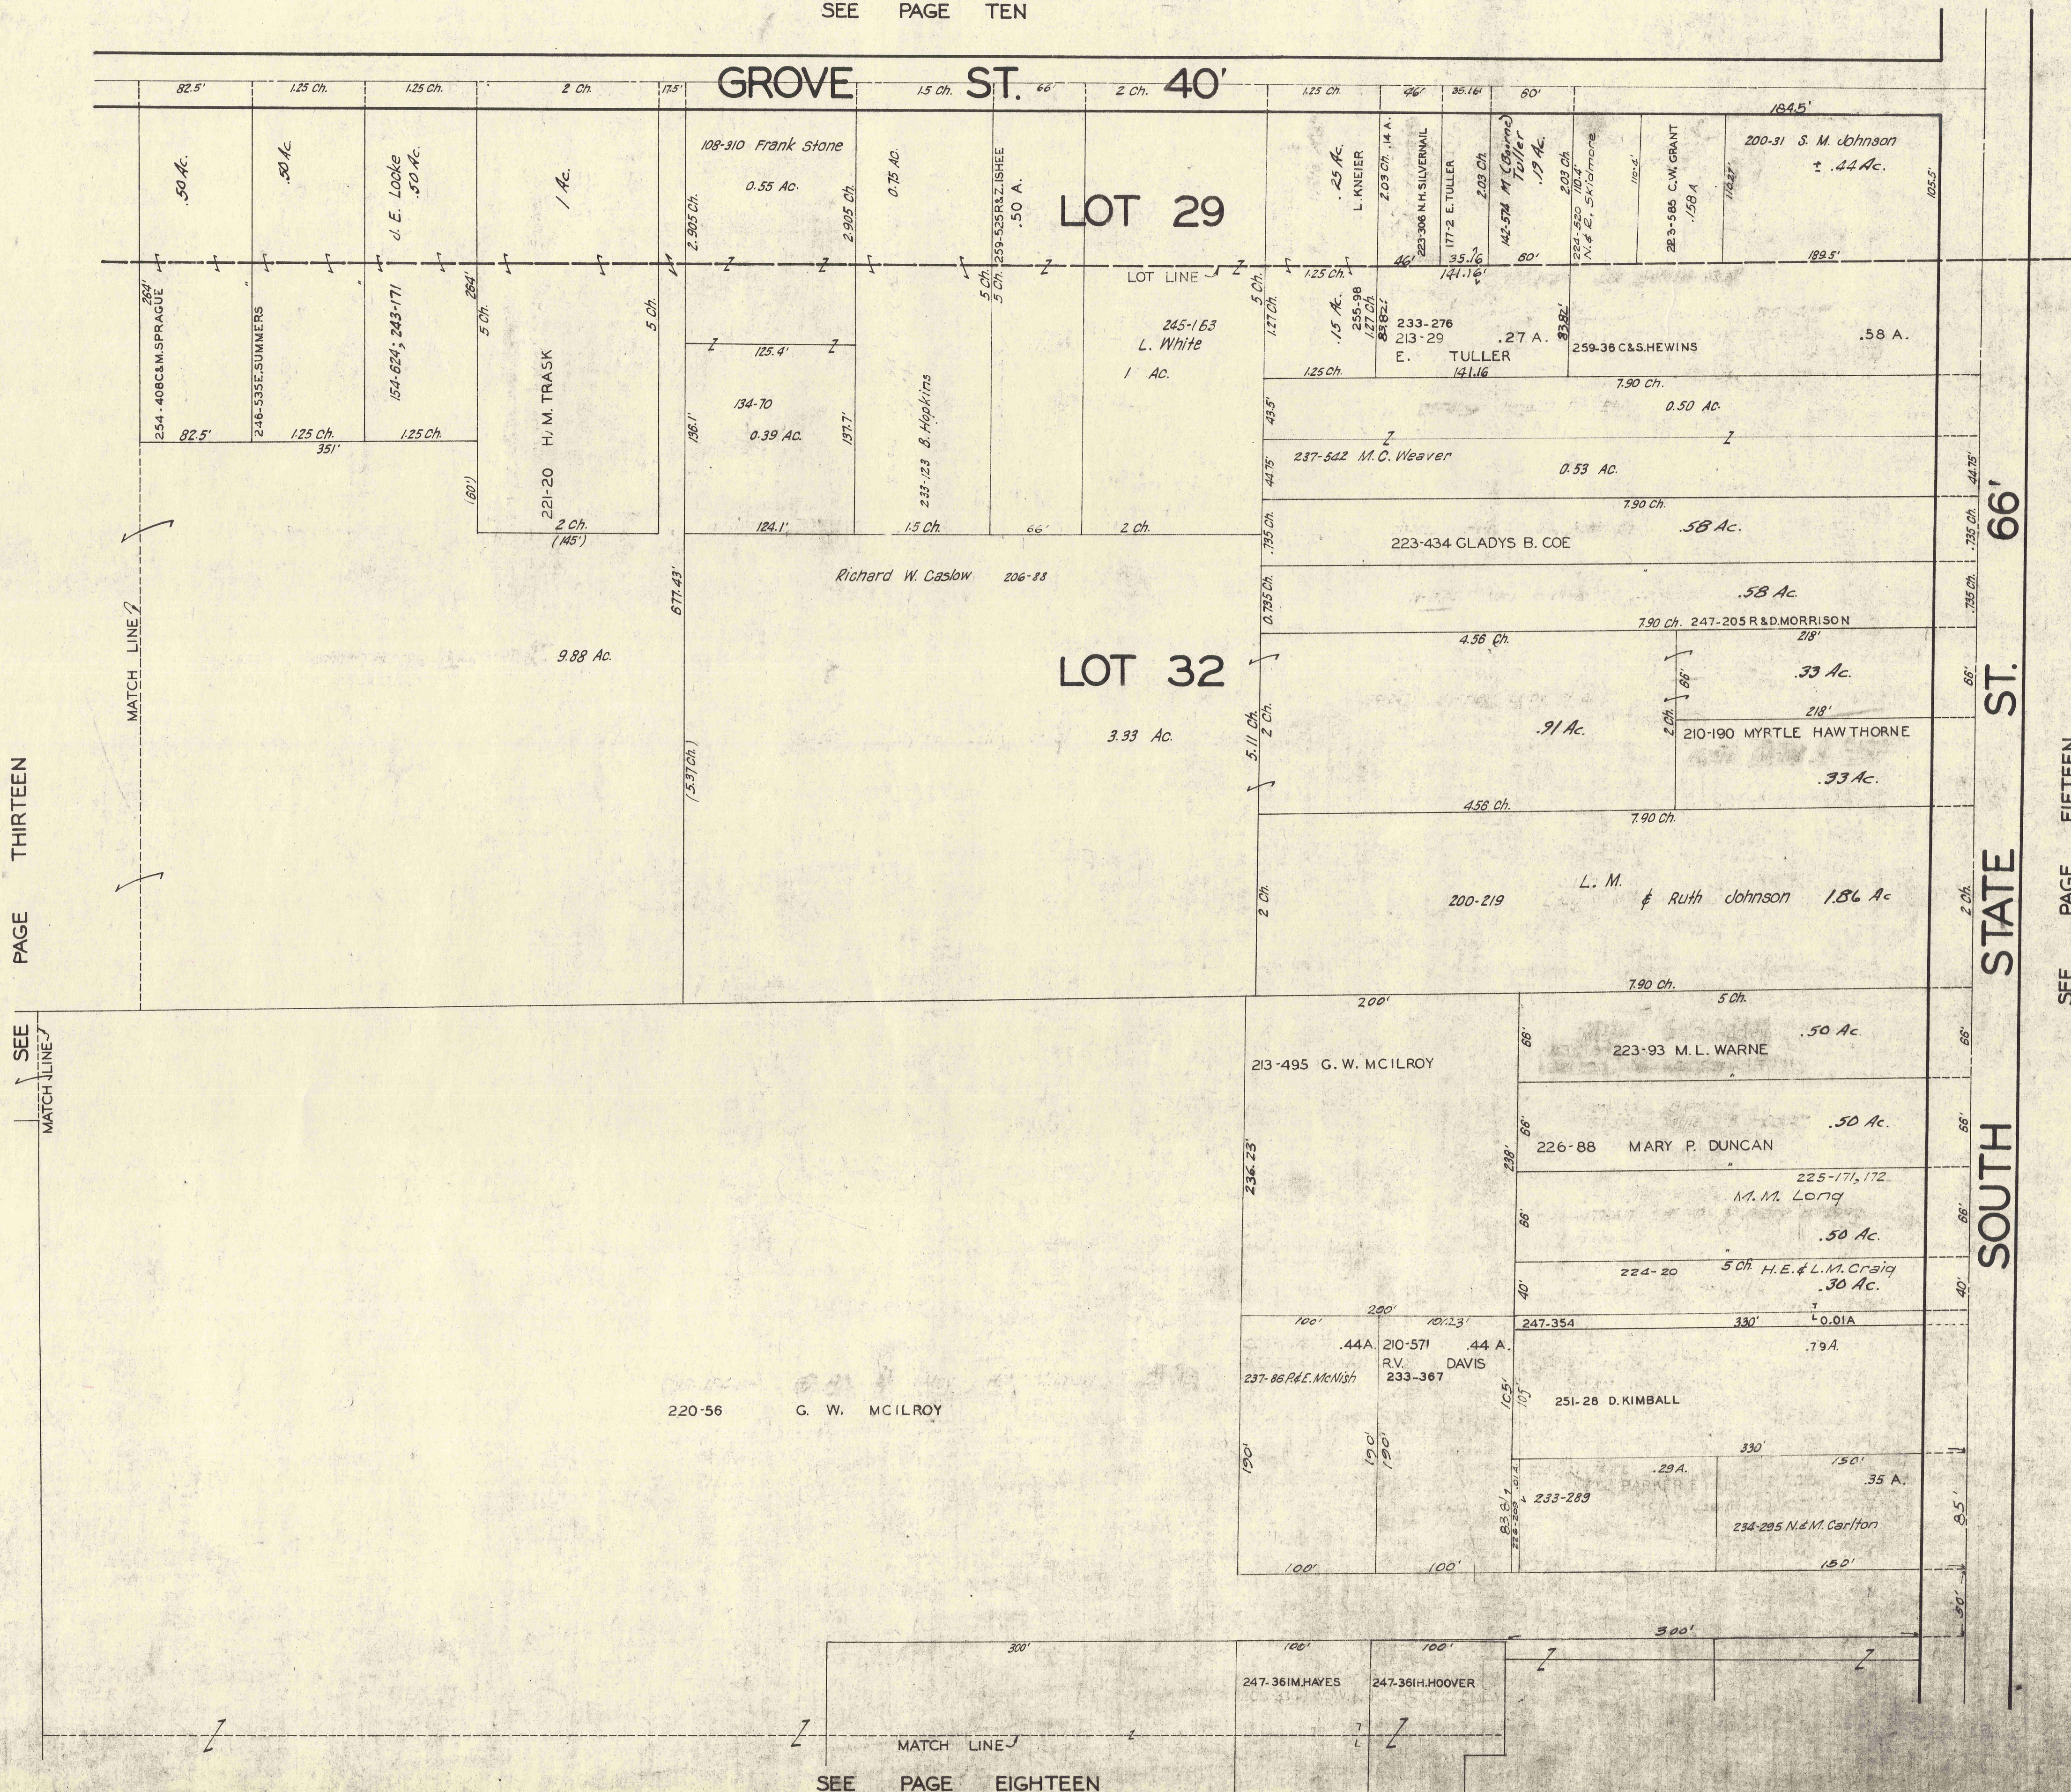

SEE PAGE TEN

SCALE 1"=66'

JAN 1, 1955