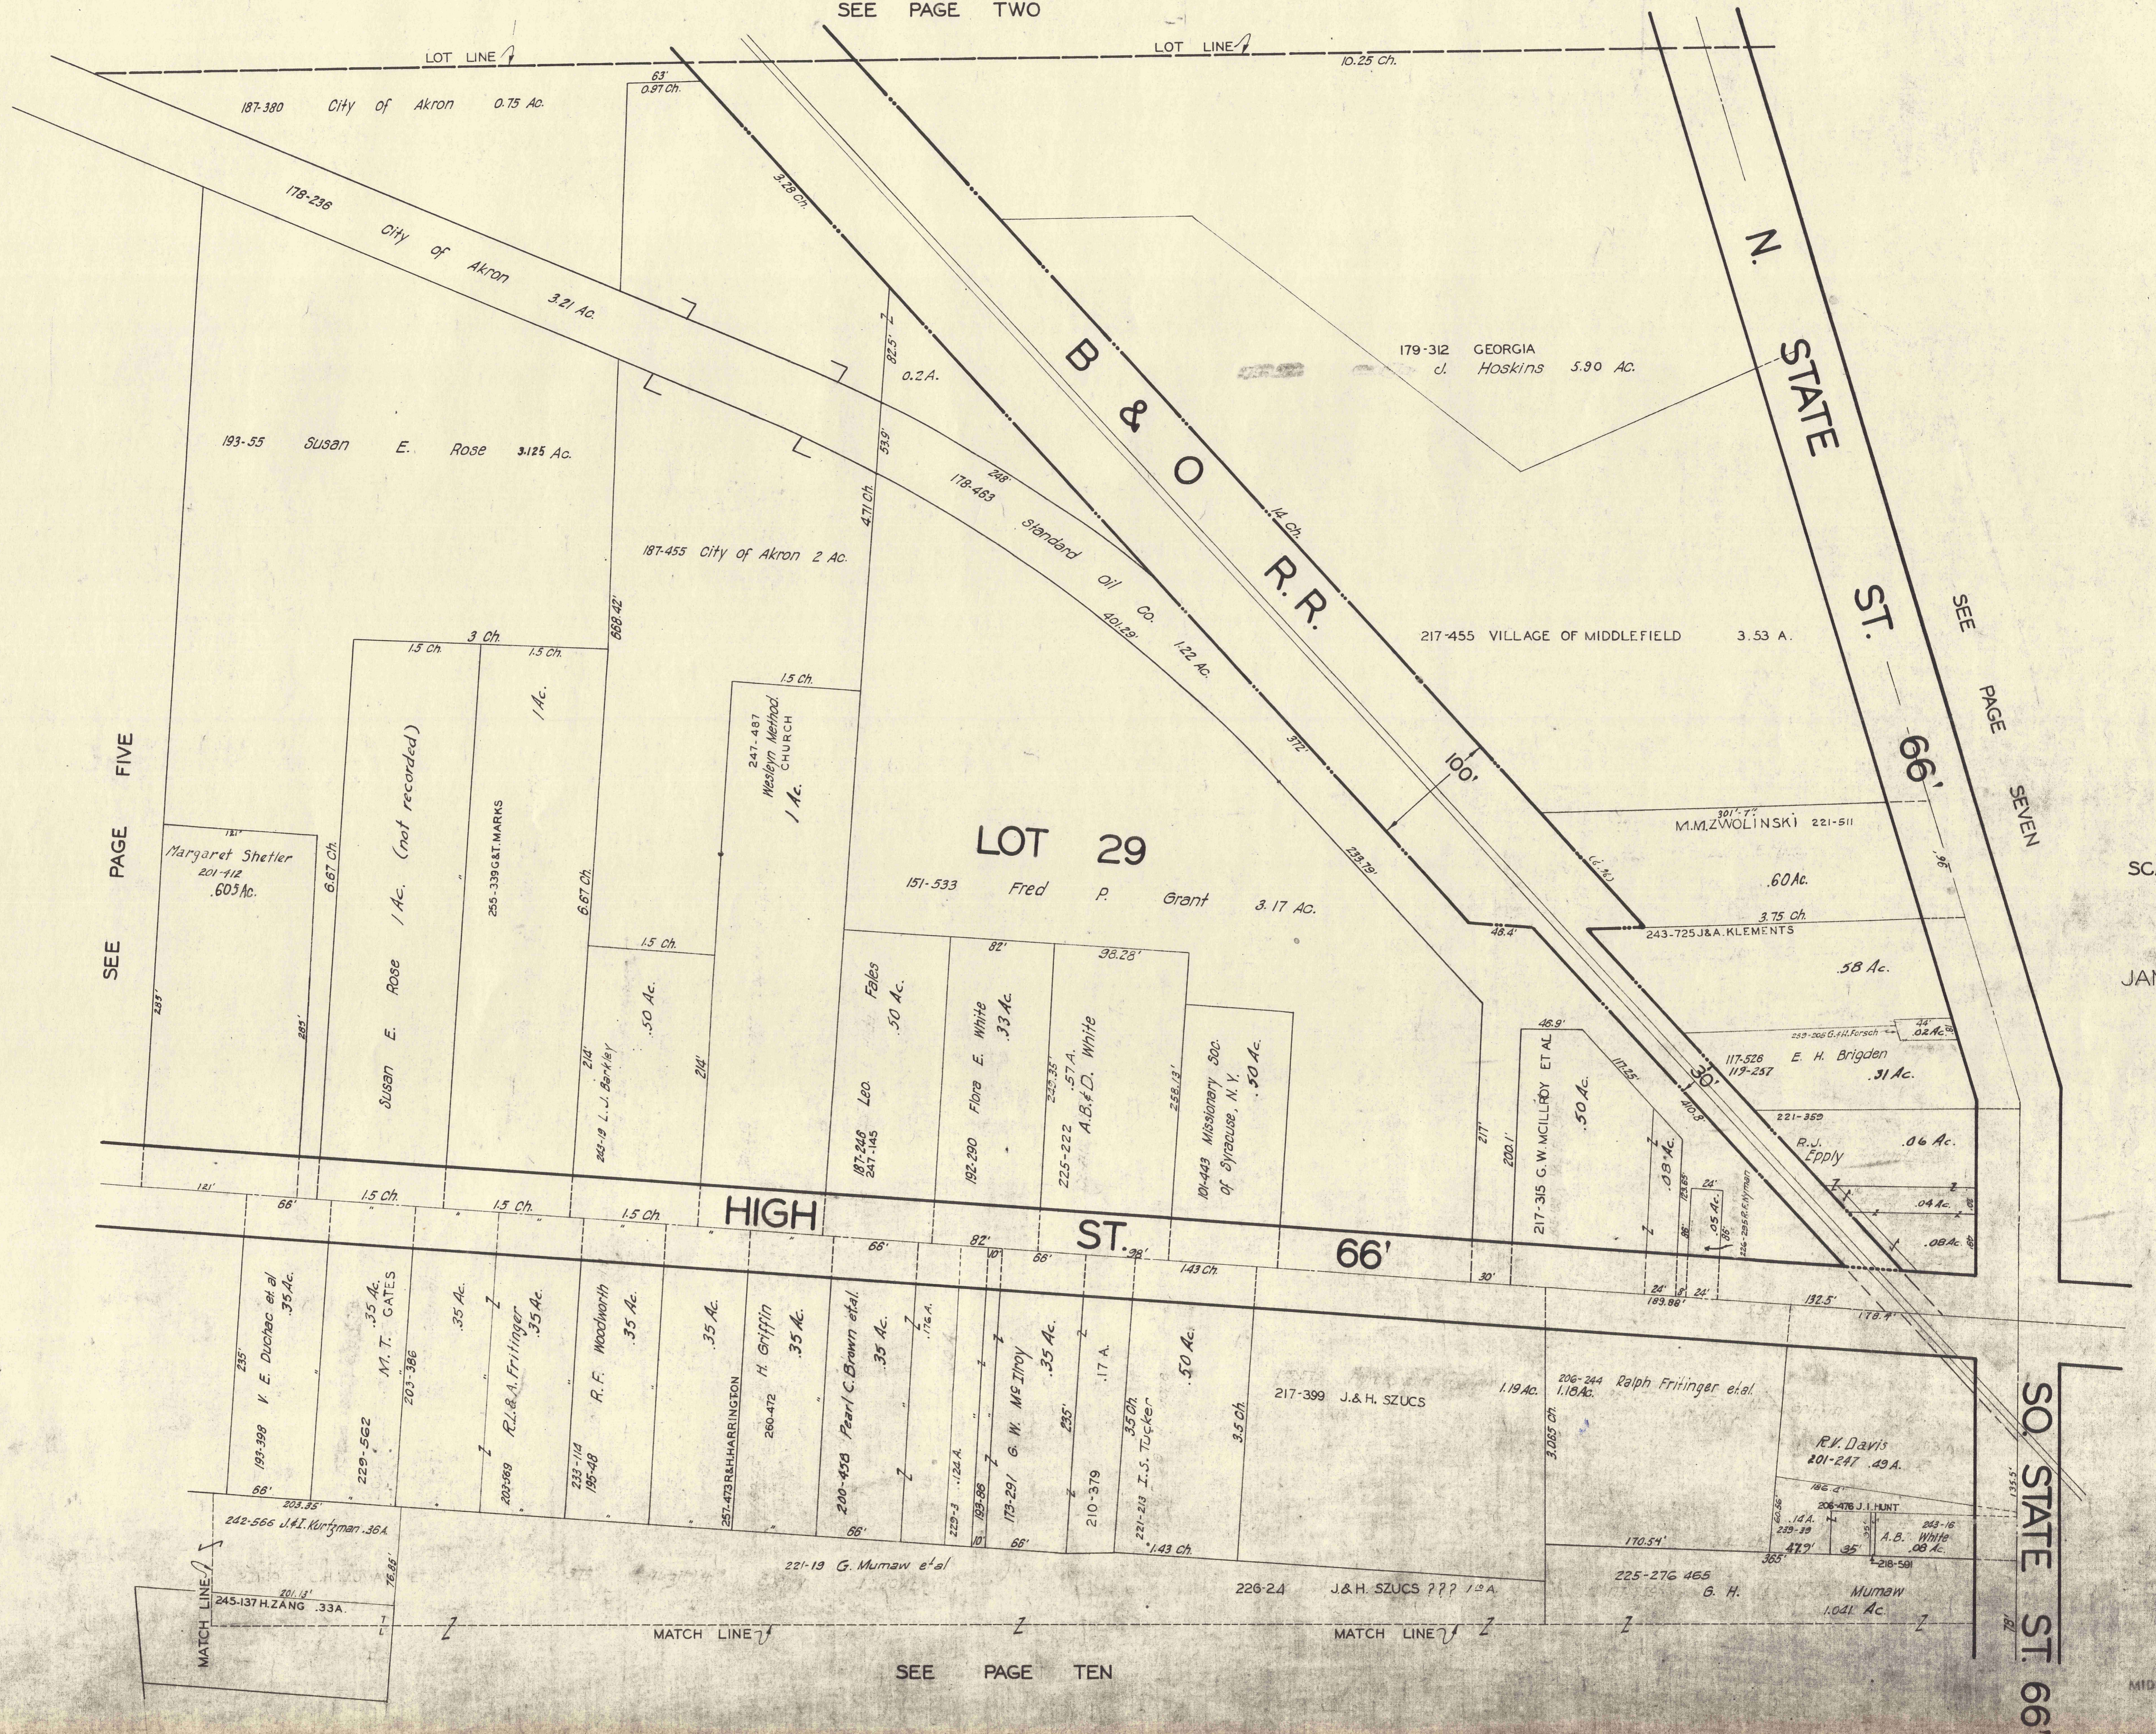

SEE PAGE TWO

SEE PAGE FIVE

SEE PAGE SEVEN

JAN 1, 1955

SEE PAGE TEN